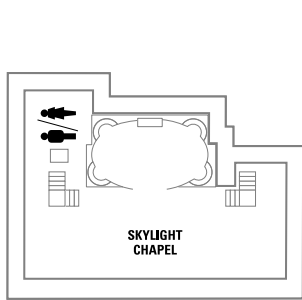

the CRUISE

EXPLORER OF THE SEAS

Deck 15