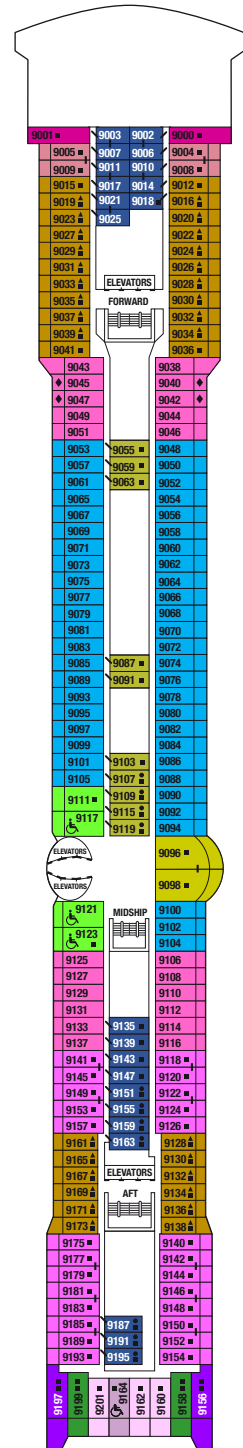

the CRUISE

Celebrity INFINITY[®]

Deck 12

Deck 11

Deck 10

Deck 9

the CRUISE

Celebrity INFINITY[®]

Deck 8

Deck 7

Deck 6

Deck 5

the CRUISE

Celebrity INFINITY[®]

Deck 4

Deck 3

Deck 2

Deck 1

Celebrity INFINITY[®]

The Cabins

		Deck	Cabin Size	Balcony Size	Prices pp until 31/12/2024	Prices pp from 01/01/2025	
Interior Superior (under the pool)	IP	9	16	-	€ 1199	€ 1399	
	Interior Superior	I2	2	16	-	€ 1349	€ 1549
		I3	3	16	-	€ 1449	€ 1649
		I7	6-7	16	-	€ 1519	€ 1719
		I8	8	16	-	€ 1599	€ 1799
		I9	9	16	-	€ 1649	€ 1849
		I11	11	16	-	€ 1699	€ 1899
Exterior Superior (share)	E2	2	16	-	€ 1799	€ 1999	
	Exterior Superior	E3	3	16	-	€ 1849	€ 2049
		E6	6-7-8-9	16	-	€ 1899	€ 2099
Balcony (obstructed view)	BO	7-8-9	16	4	€ 1949	€ 2149	
	Balcony	B6	6	16	4	€ 2049	€ 2249
		B7	7	16	4	€ 2149	€ 2349
		B8	8-9	16	4	€ 2199	€ 2399
Balcony Prime	BP	6-7	16	6	€ 2299	€ 2499	
Concierge Class	C2	7-8-9	19	4	€ 2399	€ 2599	
	C1	8	19	4	€ 2449	€ 2649	
Concierge Class Deluxe	CD	6-7-8-9	19	10	€ 2549	€ 2749	
Aqua Class (under the pool)	AP	9	19	5	€ 2199	€ 2399	
	Aqua Class	A9	9	19	5	€ 2599	€ 2799
		A11	11	19	5	€ 2699	€ 2899
		AA	11	19	8	€ 2799	€ 2999
Sunset Balcony (Aft)	BS	7-8-9	19	20	€ 2999	€ 3199	
Junior Suite (under the pool)	JP	9	24	6	€ 3099	€ 3299	
	Junior Suite	JS	6-8	24	6	€ 3499	€ 3699
		JA	6	24	6	€ 3699	€ 3899
Sunset Suite (Aft)	SS	7-8-9	27	20	€ 5999	€ 6199	
	Sunset Suite Deluxe (Aft)	SD	7-8-9	27	30	€ 6499	€ 6699
Celebrity Suite (under the pool)	CP	9	46	8	€ 6499	€ 6699	
	Celebrity Suite	CS	6-7-8	46	8	€ 6999	€ 7199
Royal Suite	RS	6	52	18	€ 7999	€ 8199	
Penthouse Suite	PS	6	157	102	€ 13999	€ 14199	

🏥 Medical facility - Deck 1
Located by Mid-Ship Elevators

◆ Obstructed View Stateroom
■ Single Sofa Bed
▲ One Upper Berth

● Two Upper Berths
| Connecting Staterooms
/ Inside Stateroom Door Location

♿ Wheelchair Accessible
Stateroom Featuring
Roll-In Shower