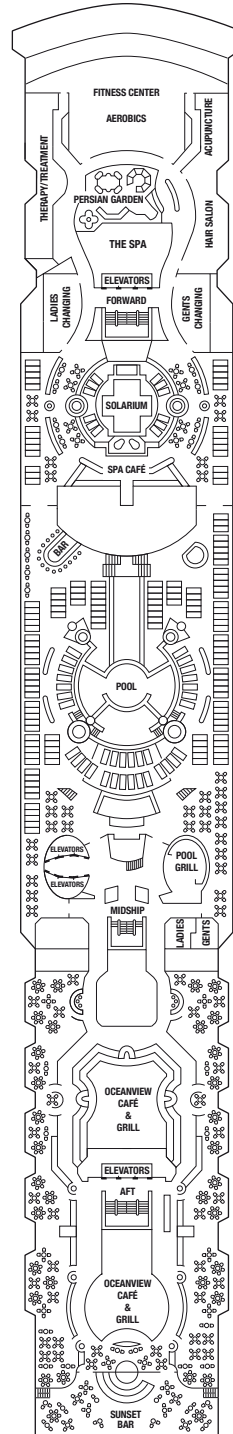

the CRUISE

Celebrity INFINITY[®]

Deck 12

Deck 11

Deck 10

Deck 9

the CRUISE

Celebrity INFINITY[®]

Deck 8

Deck 7

Deck 6

Deck 5

the CRUISE

Celebrity INFINITY[®]

Deck 4

Deck 3

Deck 2

Deck 1

Celebrity INFINITY[®]

The Cabins

		Deck	Cabin Size	Balcony Size	Prices pp until 31/12/2024	Prices pp from 01/01/2025	
Interior Superior (under the pool)	IP	9	16	-	€ 1199	€ 1399	
	Interior Superior	I2	2	16	-	€ 1349	€ 1549
		I3	3	16	-	€ 1449	€ 1649
		I7	6-7	16	-	€ 1519	€ 1719
		I8	8	16	-	€ 1599	€ 1799
		I9	9	16	-	€ 1649	€ 1849
		I11	11	16	-	€ 1699	€ 1899
Exterior Superior (share)	E2	2	16	-	€ 1799	€ 1999	
	Exterior Superior	E3	3	16	-	€ 1849	€ 2049
		E6	6-7-8-9	16	-	€ 1899	€ 2099
Balcony (obstructed view)	BO	7-8-9	16	4	€ 1949	€ 2149	
	Balcony	B6	6	16	4	€ 2049	€ 2249
		B7	7	16	4	€ 2149	€ 2349
		B8	8-9	16	4	€ 2199	€ 2399
Balcony Prime	BP	6-7	16	6	€ 2299	€ 2499	
Concierge Class	C2	7-8-9	19	4	€ 2399	€ 2599	
	C1	8	19	4	€ 2449	€ 2649	
Concierge Class Deluxe	CD	6-7-8-9	19	10	€ 2549	€ 2749	
Aqua Class (under the pool)	AP	9	19	5	€ 2199	€ 2399	
	Aqua Class	A9	9	19	5	€ 2599	€ 2799
		A11	11	19	5	€ 2699	€ 2899
		AA	11	19	8	€ 2799	€ 2999
Sunset Balcony (Aft)	BS	7-8-9	19	20	€ 2999	€ 3199	
Junior Suite (under the pool)	JP	9	24	6	€ 3099	€ 3299	
	Junior Suite	JS	6-8	24	6	€ 3499	€ 3699
		JA	6	24	6	€ 3699	€ 3899
Sunset Suite (Aft)	SS	7-8-9	27	20	€ 5999	€ 6199	
	Sunset Suite Deluxe (Aft)	SD	7-8-9	27	30	€ 6499	€ 6699
Celebrity Suite (under the pool)	CP	9	46	8	€ 6499	€ 6699	
	Celebrity Suite	CS	6-7-8	46	8	€ 6999	€ 7199
Royal Suite	RS	6	52	18	€ 7999	€ 8199	
Penthouse Suite	PS	6	157	102	€ 13999	€ 14199	

🏥 Medical facility - Deck 1
Located by Mid-Ship Elevators

◆ Obstructed View Stateroom
■ Single Sofa Bed
▲ One Upper Berth

● Two Upper Berths
| Connecting Staterooms
/ Inside Stateroom Door Location

♿ Wheelchair Accessible
Stateroom Featuring
Roll-In Shower