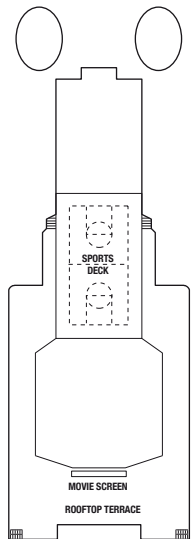

the CRUISE

Celebrity INFINITY[®]

Deck 12

Deck 11

Deck 10

Deck 9

the CRUISE

Celebrity INFINITY[®]

Deck 8

Deck 7

Deck 6

Deck 5

the CRUISE

Celebrity INFINITY[®]

Deck 4

Deck 3

Deck 2

Deck 1

Celebrity INFINITY[®]

The Cabins

		Deck	Cabin Size	Balcony Size	Prices pp until 31/12/2024	Prices pp from 01/01/2025	
Interior Superior (under the pool)	IP	9	16	-	€ 1199	€ 1399	
	Interior Superior	I2	2	16	-	€ 1349	€ 1549
		I3	3	16	-	€ 1449	€ 1649
		I7	6-7	16	-	€ 1519	€ 1719
		I8	8	16	-	€ 1599	€ 1799
		I9	9	16	-	€ 1649	€ 1849
		I11	11	16	-	€ 1699	€ 1899
Exterior Superior (share)	E2	2	16	-	€ 1799	€ 1999	
	Exterior Superior	E3	3	16	-	€ 1849	€ 2049
		E6	6-7-8-9	16	-	€ 1899	€ 2099
Balcony (obstructed view)	BO	7-8-9	16	4	€ 1949	€ 2149	
	Balcony	B6	6	16	4	€ 2049	€ 2249
		B7	7	16	4	€ 2149	€ 2349
		B8	8-9	16	4	€ 2199	€ 2399
Balcony Prime	BP	6-7	16	6	€ 2299	€ 2499	
Concierge Class	C2	7-8-9	19	4	€ 2399	€ 2599	
	C1	8	19	4	€ 2449	€ 2649	
Concierge Class Deluxe	CD	6-7-8-9	19	10	€ 2549	€ 2749	
Aqua Class (under the pool)	AP	9	19	5	€ 2199	€ 2399	
	Aqua Class	A9	9	19	5	€ 2599	€ 2799
		A11	11	19	5	€ 2699	€ 2899
		AA	11	19	8	€ 2799	€ 2999
Sunset Balcony (Aft)	BS	7-8-9	19	20	€ 2999	€ 3199	
Junior Suite (under the pool)	JP	9	24	6	€ 3099	€ 3299	
	Junior Suite	JS	6-8	24	6	€ 3499	€ 3699
		JA	6	24	6	€ 3699	€ 3899
Sunset Suite (Aft)	SS	7-8-9	27	20	€ 5999	€ 6199	
	Sunset Suite Deluxe (Aft)	SD	7-8-9	27	30	€ 6499	€ 6699
Celebrity Suite (under the pool)	CP	9	46	8	€ 6499	€ 6699	
	Celebrity Suite	CS	6-7-8	46	8	€ 6999	€ 7199
Royal Suite	RS	6	52	18	€ 7999	€ 8199	
Penthouse Suite	PS	6	157	102	€ 13999	€ 14199	

🏥 Medical facility - Deck 1
Located by Mid-Ship Elevators

◆ Obstructed View Stateroom
■ Single Sofa Bed
▲ One Upper Berth

● Two Upper Berths
| Connecting Staterooms
/ Inside Stateroom Door Location

♿ Wheelchair Accessible
Stateroom Featuring
Roll-In Shower