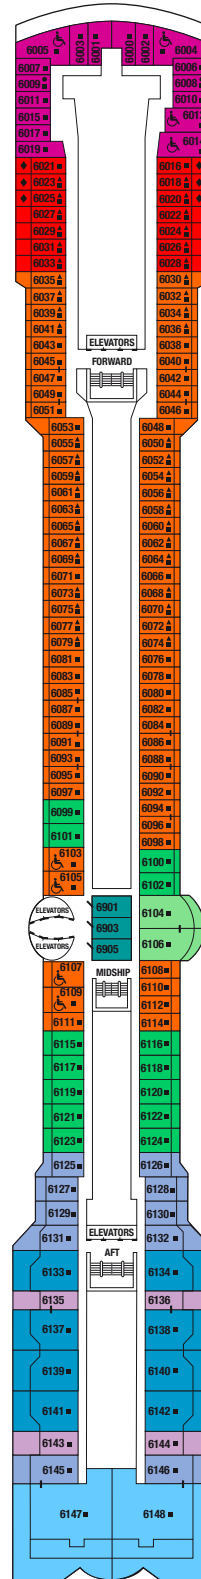

the CRUISE

Celebrity INFINITY[®]

Deck 12

Deck 11

Deck 10

Deck 9

the CRUISE

Celebrity INFINITY[®]

Deck 8

Deck 7

Deck 6

Deck 5

the CRUISE

Celebrity INFINITY[®]

Deck 4

Deck 3

Deck 2

Deck 1

Celebrity INFINITY[®]

The Cabins

		Deck	Cabin Size	Balcony Size	Prices pp until 31/12/2024	Prices pp from 01/01/2025	
Interior Superior (under the pool)	IP	9	16	-	€ 1199	€ 1399	
	Interior Superior	I2	2	16	-	€ 1349	€ 1549
		I3	3	16	-	€ 1449	€ 1649
		I7	6-7	16	-	€ 1519	€ 1719
		I8	8	16	-	€ 1599	€ 1799
		I9	9	16	-	€ 1649	€ 1849
		I11	11	16	-	€ 1699	€ 1899
Exterior Superior (share)	E2	2	16	-	€ 1799	€ 1999	
	Exterior Superior	E3	3	16	-	€ 1849	€ 2049
		E6	6-7-8-9	16	-	€ 1899	€ 2099
Balcony (obstructed view)	BO	7-8-9	16	4	€ 1949	€ 2149	
	Balcony	B6	6	16	4	€ 2049	€ 2249
		B7	7	16	4	€ 2149	€ 2349
		B8	8-9	16	4	€ 2199	€ 2399
Balcony Prime	BP	6-7	16	6	€ 2299	€ 2499	
Concierge Class	C2	7-8-9	19	4	€ 2399	€ 2599	
	C1	8	19	4	€ 2449	€ 2649	
Concierge Class Deluxe	CD	6-7-8-9	19	10	€ 2549	€ 2749	
Aqua Class (under the pool)	AP	9	19	5	€ 2199	€ 2399	
	Aqua Class	A9	9	19	5	€ 2599	€ 2799
		A11	11	19	5	€ 2699	€ 2899
		AA	11	19	8	€ 2799	€ 2999
Sunset Balcony (Aft)	BS	7-8-9	19	20	€ 2999	€ 3199	
Junior Suite (under the pool)	JP	9	24	6	€ 3099	€ 3299	
	Junior Suite	JS	6-8	24	6	€ 3499	€ 3699
		JA	6	24	6	€ 3699	€ 3899
Sunset Suite (Aft)	SS	7-8-9	27	20	€ 5999	€ 6199	
	Sunset Suite Deluxe (Aft)	SD	7-8-9	27	30	€ 6499	€ 6699
Celebrity Suite (under the pool)	CP	9	46	8	€ 6499	€ 6699	
	Celebrity Suite	CS	6-7-8	46	8	€ 6999	€ 7199
Royal Suite	RS	6	52	18	€ 7999	€ 8199	
Penthouse Suite	PS	6	157	102	€ 13999	€ 14199	

🏥 Medical facility - Deck 1
Located by Mid-Ship Elevators

◆ Obstructed View Stateroom
■ Single Sofa Bed
▲ One Upper Berth

● Two Upper Berths
| Connecting Staterooms
/ Inside Stateroom Door Location

♿ Wheelchair Accessible
Stateroom Featuring
Roll-In Shower