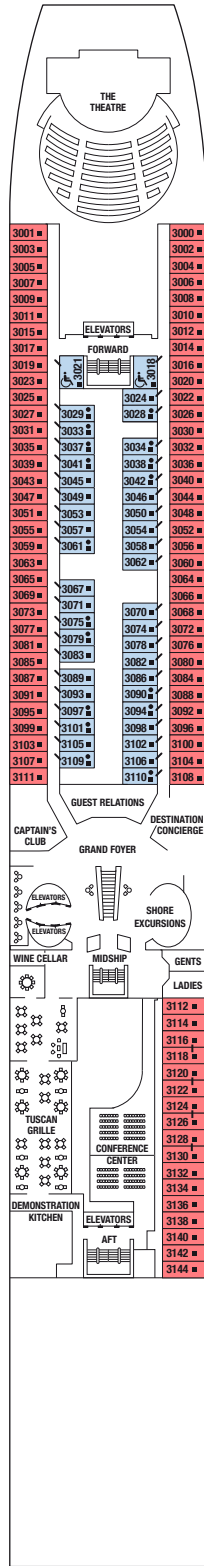

the CRUISE

Celebrity INFINITY[®]

Deck 12

Deck 11

Deck 10

Deck 9

the CRUISE

Celebrity INFINITY[®]

Deck 8

Deck 7

Deck 6

Deck 5

the CRUISE

Celebrity INFINITY[®]

Deck 4

Deck 3

Deck 2

Deck 1

Celebrity INFINITY[®]

The Cabins

		Deck	Cabin Size	Balcony Size	Prices pp until 31/12/2024	Prices pp from 01/01/2025	
Interior Superior (under the pool)	IP	9	16	-	€ 1199	€ 1399	
	Interior Superior	I2	2	16	-	€ 1349	€ 1549
		I3	3	16	-	€ 1449	€ 1649
		I7	6-7	16	-	€ 1519	€ 1719
		I8	8	16	-	€ 1599	€ 1799
		I9	9	16	-	€ 1649	€ 1849
		I11	11	16	-	€ 1699	€ 1899
Exterior Superior (share)	E2	2	16	-	€ 1799	€ 1999	
	Exterior Superior	E3	3	16	-	€ 1849	€ 2049
		E6	6-7-8-9	16	-	€ 1899	€ 2099
Balcony (obstructed view)	BO	7-8-9	16	4	€ 1949	€ 2149	
	Balcony	B6	6	16	4	€ 2049	€ 2249
		B7	7	16	4	€ 2149	€ 2349
		B8	8-9	16	4	€ 2199	€ 2399
Balcony Prime	BP	6-7	16	6	€ 2299	€ 2499	
Concierge Class	C2	7-8-9	19	4	€ 2399	€ 2599	
	C1	8	19	4	€ 2449	€ 2649	
Concierge Class Deluxe	CD	6-7-8-9	19	10	€ 2549	€ 2749	
Aqua Class (under the pool)	AP	9	19	5	€ 2199	€ 2399	
	Aqua Class	A9	9	19	5	€ 2599	€ 2799
		A11	11	19	5	€ 2699	€ 2899
		AA	11	19	8	€ 2799	€ 2999
Sunset Balcony (Aft)	BS	7-8-9	19	20	€ 2999	€ 3199	
Junior Suite (under the pool)	JP	9	24	6	€ 3099	€ 3299	
	Junior Suite	JS	6-8	24	6	€ 3499	€ 3699
		JA	6	24	6	€ 3699	€ 3899
Sunset Suite (Aft)	SS	7-8-9	27	20	€ 5999	€ 6199	
	Sunset Suite Deluxe (Aft)	SD	7-8-9	27	30	€ 6499	€ 6699
Celebrity Suite (under the pool)	CP	9	46	8	€ 6499	€ 6699	
	Celebrity Suite	CS	6-7-8	46	8	€ 6999	€ 7199
Royal Suite	RS	6	52	18	€ 7999	€ 8199	
Penthouse Suite	PS	6	157	102	€ 13999	€ 14199	

🏥 Medical facility - Deck 1
Located by Mid-Ship Elevators

◆ Obstructed View Stateroom
■ Single Sofa Bed
▲ One Upper Berth

● Two Upper Berths
| Connecting Staterooms
/ Inside Stateroom Door Location

♿ Wheelchair Accessible
Stateroom Featuring
Roll-In Shower