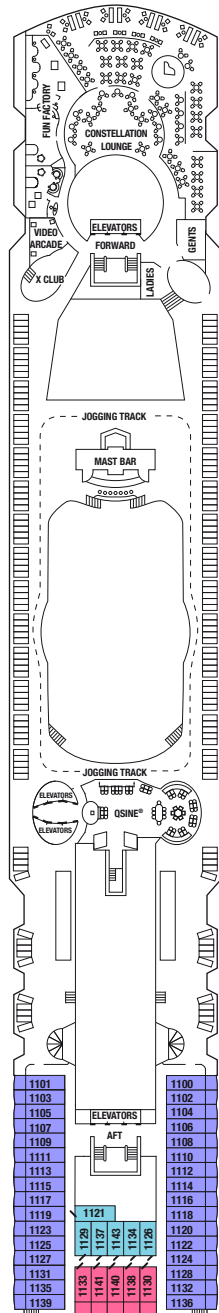

the CRUISE

Celebrity INFINITY[®]

Deck 12

Deck 11

Deck 10

Deck 9

the CRUISE

Celebrity INFINITY[®]

Deck 8

Deck 7

Deck 6

Deck 5

the CRUISE

Celebrity INFINITY[®]

Deck 4

Deck 3

Deck 2

Deck 1

Celebrity INFINITY[®]

The Cabins

		Deck	Cabin Size	Balcony Size	Prices pp until 31/12/2024	Prices pp from 01/01/2025	
Interior Superior (under the pool)	IP	9	16	-	€ 1199	€ 1399	
	Interior Superior	I2	2	16	-	€ 1349	€ 1549
		I3	3	16	-	€ 1449	€ 1649
		I7	6-7	16	-	€ 1519	€ 1719
		I8	8	16	-	€ 1599	€ 1799
		I9	9	16	-	€ 1649	€ 1849
		I11	11	16	-	€ 1699	€ 1899
Exterior Superior (share)	E2	2	16	-	€ 1799	€ 1999	
	Exterior Superior	E3	3	16	-	€ 1849	€ 2049
		E6	6-7-8-9	16	-	€ 1899	€ 2099
Balcony (obstructed view)	BO	7-8-9	16	4	€ 1949	€ 2149	
	Balcony	B6	6	16	4	€ 2049	€ 2249
		B7	7	16	4	€ 2149	€ 2349
		B8	8-9	16	4	€ 2199	€ 2399
Balcony Prime	BP	6-7	16	6	€ 2299	€ 2499	
Concierge Class	C2	7-8-9	19	4	€ 2399	€ 2599	
	C1	8	19	4	€ 2449	€ 2649	
Concierge Class Deluxe	CD	6-7-8-9	19	10	€ 2549	€ 2749	
Aqua Class (under the pool)	AP	9	19	5	€ 2199	€ 2399	
	Aqua Class	A9	9	19	5	€ 2599	€ 2799
		A11	11	19	5	€ 2699	€ 2899
		AA	11	19	8	€ 2799	€ 2999
Sunset Balcony (Aft)	BS	7-8-9	19	20	€ 2999	€ 3199	
Junior Suite (under the pool)	JP	9	24	6	€ 3099	€ 3299	
	Junior Suite	JS	6-8	24	6	€ 3499	€ 3699
		JA	6	24	6	€ 3699	€ 3899
Sunset Suite (Aft)	SS	7-8-9	27	20	€ 5999	€ 6199	
	Sunset Suite Deluxe (Aft)	SD	7-8-9	27	30	€ 6499	€ 6699
Celebrity Suite (under the pool)	CP	9	46	8	€ 6499	€ 6699	
	Celebrity Suite	CS	6-7-8	46	8	€ 6999	€ 7199
Royal Suite	RS	6	52	18	€ 7999	€ 8199	
Penthouse Suite	PS	6	157	102	€ 13999	€ 14199	

🏥 Medical facility - Deck 1
Located by Mid-Ship Elevators

◆ Obstructed View Stateroom
■ Single Sofa Bed
▲ One Upper Berth

● Two Upper Berths
| Connecting Staterooms
/ Inside Stateroom Door Location

♿ Wheelchair Accessible
Stateroom Featuring
Roll-In Shower