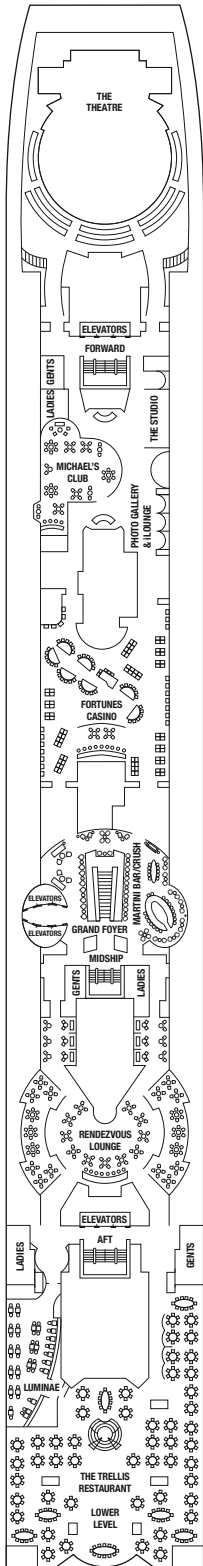

the CRUISE

Celebrity INFINITY[®]

Deck 12

Deck 11

Deck 10

Deck 9

the CRUISE

Celebrity INFINITY[®]

Deck 8

Deck 7

Deck 6

Deck 5

the CRUISE

Celebrity INFINITY[®]

Deck 4

Deck 3

Deck 2

Deck 1

Celebrity INFINITY[®]

The Cabins

		Deck	Cabin Size	Balcony Size	Prices pp until 31/12/2024	Prices pp from 01/01/2025	
Interior Superior (under the pool)	IP	9	16	-	€ 1199	€ 1399	
	Interior Superior	I2	2	16	-	€ 1349	€ 1549
		I3	3	16	-	€ 1449	€ 1649
		I7	6-7	16	-	€ 1519	€ 1719
		I8	8	16	-	€ 1599	€ 1799
		I9	9	16	-	€ 1649	€ 1849
		I11	11	16	-	€ 1699	€ 1899
Exterior Superior (share)	E2	2	16	-	€ 1799	€ 1999	
	Exterior Superior	E3	3	16	-	€ 1849	€ 2049
		E6	6-7-8-9	16	-	€ 1899	€ 2099
Balcony (obstructed view)	BO	7-8-9	16	4	€ 1949	€ 2149	
	Balcony	B6	6	16	4	€ 2049	€ 2249
		B7	7	16	4	€ 2149	€ 2349
		B8	8-9	16	4	€ 2199	€ 2399
Balcony Prime	BP	6-7	16	6	€ 2299	€ 2499	
Concierge Class	C2	7-8-9	19	4	€ 2399	€ 2599	
	C1	8	19	4	€ 2449	€ 2649	
Concierge Class Deluxe	CD	6-7-8-9	19	10	€ 2549	€ 2749	
Aqua Class (under the pool)	AP	9	19	5	€ 2199	€ 2399	
	Aqua Class	A9	9	19	5	€ 2599	€ 2799
		A11	11	19	5	€ 2699	€ 2899
		AA	11	19	8	€ 2799	€ 2999
Sunset Balcony (Aft)	BS	7-8-9	19	20	€ 2999	€ 3199	
Junior Suite (under the pool)	JP	9	24	6	€ 3099	€ 3299	
	Junior Suite	JS	6-8	24	6	€ 3499	€ 3699
		JA	6	24	6	€ 3699	€ 3899
Sunset Suite (Aft)	SS	7-8-9	27	20	€ 5999	€ 6199	
	Sunset Suite Deluxe (Aft)	SD	7-8-9	27	30	€ 6499	€ 6699
Celebrity Suite (under the pool)	CP	9	46	8	€ 6499	€ 6699	
	Celebrity Suite	CS	6-7-8	46	8	€ 6999	€ 7199
Royal Suite	RS	6	52	18	€ 7999	€ 8199	
Penthouse Suite	PS	6	157	102	€ 13999	€ 14199	

🏥 Medical facility - Deck 1
Located by Mid-Ship Elevators

◆ Obstructed View Stateroom
■ Single Sofa Bed
▲ One Upper Berth

● Two Upper Berths
| Connecting Staterooms
/ Inside Stateroom Door Location

♿ Wheelchair Accessible
Stateroom Featuring
Roll-In Shower