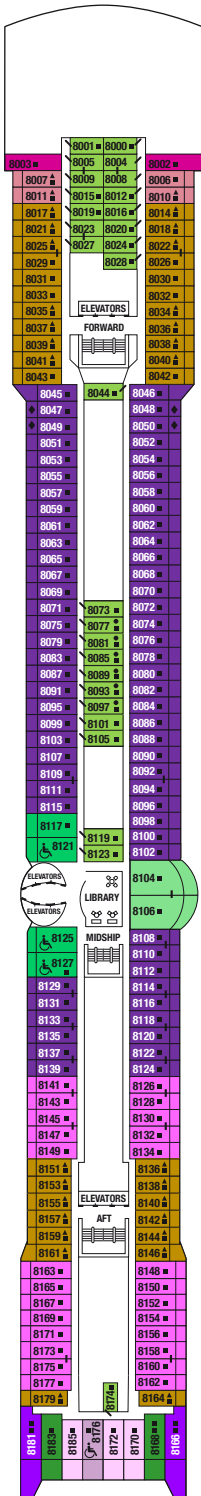

the CRUISE

Celebrity INFINITY[®]

Deck 12

Deck 11

Deck 10

Deck 9

the CRUISE

Celebrity INFINITY[®]

Deck 8

Deck 7

Deck 6

Deck 5

the CRUISE

Celebrity INFINITY[®]

Deck 4

Deck 3

Deck 2

Deck 1

Celebrity INFINITY[®]

The Cabins

		Deck	Cabin Size	Balcony Size	Prices pp until 31/12/2024	Prices pp from 01/01/2025	
Interior Superior (under the pool)	IP	9	16	-	€ 1199	€ 1399	
	Interior Superior	I2	2	16	-	€ 1349	€ 1549
		I3	3	16	-	€ 1449	€ 1649
		I7	6-7	16	-	€ 1519	€ 1719
		I8	8	16	-	€ 1599	€ 1799
		I9	9	16	-	€ 1649	€ 1849
		I11	11	16	-	€ 1699	€ 1899
Exterior Superior (share)	E2	2	16	-	€ 1799	€ 1999	
	Exterior Superior	E3	3	16	-	€ 1849	€ 2049
		E6	6-7-8-9	16	-	€ 1899	€ 2099
Balcony (obstructed view)	BO	7-8-9	16	4	€ 1949	€ 2149	
	Balcony	B6	6	16	4	€ 2049	€ 2249
		B7	7	16	4	€ 2149	€ 2349
		B8	8-9	16	4	€ 2199	€ 2399
Balcony Prime	BP	6-7	16	6	€ 2299	€ 2499	
Concierge Class	C2	7-8-9	19	4	€ 2399	€ 2599	
	C1	8	19	4	€ 2449	€ 2649	
Concierge Class Deluxe	CD	6-7-8-9	19	10	€ 2549	€ 2749	
Aqua Class (under the pool)	AP	9	19	5	€ 2199	€ 2399	
	Aqua Class	A9	9	19	5	€ 2599	€ 2799
		A11	11	19	5	€ 2699	€ 2899
		AA	11	19	8	€ 2799	€ 2999
Sunset Balcony (Aft)	BS	7-8-9	19	20	€ 2999	€ 3199	
Junior Suite (under the pool)	JP	9	24	6	€ 3099	€ 3299	
	Junior Suite	JS	6-8	24	6	€ 3499	€ 3699
		JA	6	24	6	€ 3699	€ 3899
Sunset Suite (Aft)	SS	7-8-9	27	20	€ 5999	€ 6199	
	Sunset Suite Deluxe (Aft)	SD	7-8-9	27	30	€ 6499	€ 6699
Celebrity Suite (under the pool)	CP	9	46	8	€ 6499	€ 6699	
	Celebrity Suite	CS	6-7-8	46	8	€ 6999	€ 7199
Royal Suite	RS	6	52	18	€ 7999	€ 8199	
Penthouse Suite	PS	6	157	102	€ 13999	€ 14199	

🏥 Medical facility - Deck 1
Located by Mid-Ship Elevators

◆ Obstructed View Stateroom
■ Single Sofa Bed
▲ One Upper Berth

● Two Upper Berths
| Connecting Staterooms
/ Inside Stateroom Door Location

♿ Wheelchair Accessible
Stateroom Featuring
Roll-In Shower