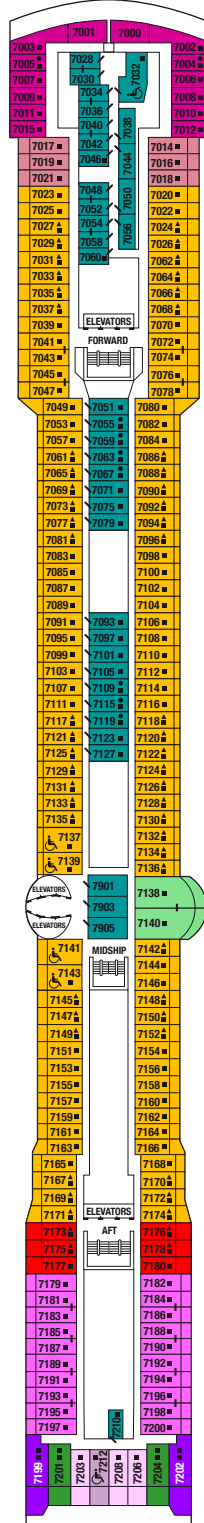

the CRUISE

Celebrity INFINITY[®]

Deck 12

Deck 11

Deck 10

Deck 9

the CRUISE

Celebrity INFINITY[®]

Deck 8

Deck 7

Deck 6

Deck 5

the CRUISE

Celebrity INFINITY[®]

Deck 4

Deck 3

Deck 2

Deck 1

Celebrity INFINITY[®]

The Cabins

		Deck	Cabin Size	Balcony Size	Prices pp until 31/12/2024	Prices pp from 01/01/2025	
Interior Superior (under the pool)	IP	9	16	-	€ 1199	€ 1399	
	Interior Superior	I2	2	16	-	€ 1349	€ 1549
		I3	3	16	-	€ 1449	€ 1649
		I7	6-7	16	-	€ 1519	€ 1719
		I8	8	16	-	€ 1599	€ 1799
		I9	9	16	-	€ 1649	€ 1849
		I11	11	16	-	€ 1699	€ 1899
Exterior Superior (share)	E2	2	16	-	€ 1799	€ 1999	
	Exterior Superior	E3	3	16	-	€ 1849	€ 2049
		E6	6-7-8-9	16	-	€ 1899	€ 2099
Balcony (obstructed view)	BO	7-8-9	16	4	€ 1949	€ 2149	
	Balcony	B6	6	16	4	€ 2049	€ 2249
		B7	7	16	4	€ 2149	€ 2349
		B8	8-9	16	4	€ 2199	€ 2399
Balcony Prime	BP	6-7	16	6	€ 2299	€ 2499	
Concierge Class	C2	7-8-9	19	4	€ 2399	€ 2599	
	C1	8	19	4	€ 2449	€ 2649	
Concierge Class Deluxe	CD	6-7-8-9	19	10	€ 2549	€ 2749	
Aqua Class (under the pool)	AP	9	19	5	€ 2199	€ 2399	
	Aqua Class	A9	9	19	5	€ 2599	€ 2799
		A11	11	19	5	€ 2699	€ 2899
		AA	11	19	8	€ 2799	€ 2999
Sunset Balcony (Aft)	BS	7-8-9	19	20	€ 2999	€ 3199	
Junior Suite (under the pool)	JP	9	24	6	€ 3099	€ 3299	
	Junior Suite	JS	6-8	24	6	€ 3499	€ 3699
		JA	6	24	6	€ 3699	€ 3899
Sunset Suite (Aft)	SS	7-8-9	27	20	€ 5999	€ 6199	
	Sunset Suite Deluxe (Aft)	SD	7-8-9	27	30	€ 6499	€ 6699
Celebrity Suite (under the pool)	CP	9	46	8	€ 6499	€ 6699	
	Celebrity Suite	CS	6-7-8	46	8	€ 6999	€ 7199
Royal Suite	RS	6	52	18	€ 7999	€ 8199	
Penthouse Suite	PS	6	157	102	€ 13999	€ 14199	

🏥 Medical facility - Deck 1
Located by Mid-Ship Elevators

◆ Obstructed View Stateroom
■ Single Sofa Bed
▲ One Upper Berth

● Two Upper Berths
| Connecting Staterooms
/ Inside Stateroom Door Location

♿ Wheelchair Accessible
Stateroom Featuring
Roll-In Shower