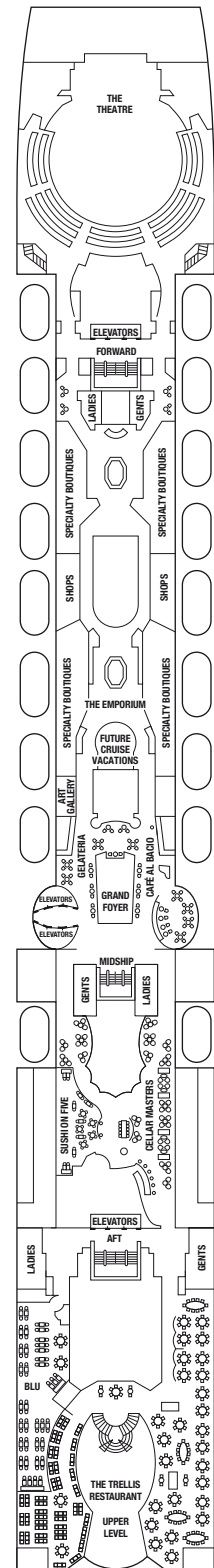

the CRUISE

Celebrity INFINITY[®]

Deck 12

Deck 11

Deck 10

Deck 9

the CRUISE

Celebrity INFINITY[®]

Deck 8

Deck 7

Deck 6

Deck 5

the CRUISE

Celebrity INFINITY[®]

Deck 4

Deck 3

Deck 2

Deck 1

Celebrity INFINITY[®]

The Cabins

		Deck	Cabin Size	Balcony Size	Prices pp until 31/12/2024	Prices pp from 01/01/2025	
Interior Superior (under the pool)	IP	9	16	-	€ 1199	€ 1399	
	Interior Superior	I2	2	16	-	€ 1349	€ 1549
		I3	3	16	-	€ 1449	€ 1649
		I7	6-7	16	-	€ 1519	€ 1719
		I8	8	16	-	€ 1599	€ 1799
		I9	9	16	-	€ 1649	€ 1849
		I11	11	16	-	€ 1699	€ 1899
Exterior Superior (share)	E2	2	16	-	€ 1799	€ 1999	
	Exterior Superior	E3	3	16	-	€ 1849	€ 2049
		E6	6-7-8-9	16	-	€ 1899	€ 2099
Balcony (obstructed view)	BO	7-8-9	16	4	€ 1949	€ 2149	
	Balcony	B6	6	16	4	€ 2049	€ 2249
		B7	7	16	4	€ 2149	€ 2349
		B8	8-9	16	4	€ 2199	€ 2399
Balcony Prime	BP	6-7	16	6	€ 2299	€ 2499	
Concierge Class	C2	7-8-9	19	4	€ 2399	€ 2599	
	C1	8	19	4	€ 2449	€ 2649	
Concierge Class Deluxe	CD	6-7-8-9	19	10	€ 2549	€ 2749	
Aqua Class (under the pool)	AP	9	19	5	€ 2199	€ 2399	
	Aqua Class	A9	9	19	5	€ 2599	€ 2799
		A11	11	19	5	€ 2699	€ 2899
		AA	11	19	8	€ 2799	€ 2999
Sunset Balcony (Aft)	BS	7-8-9	19	20	€ 2999	€ 3199	
Junior Suite (under the pool)	JP	9	24	6	€ 3099	€ 3299	
	Junior Suite	JS	6-8	24	6	€ 3499	€ 3699
		JA	6	24	6	€ 3699	€ 3899
Sunset Suite (Aft)	SS	7-8-9	27	20	€ 5999	€ 6199	
	Sunset Suite Deluxe (Aft)	SD	7-8-9	27	30	€ 6499	€ 6699
Celebrity Suite (under the pool)	CP	9	46	8	€ 6499	€ 6699	
	Celebrity Suite	CS	6-7-8	46	8	€ 6999	€ 7199
Royal Suite	RS	6	52	18	€ 7999	€ 8199	
Penthouse Suite	PS	6	157	102	€ 13999	€ 14199	

🏥 Medical facility - Deck 1
Located by Mid-Ship Elevators

◆ Obstructed View Stateroom
■ Single Sofa Bed
▲ One Upper Berth

● Two Upper Berths
| Connecting Staterooms
/ Inside Stateroom Door Location

♿ Wheelchair Accessible
Stateroom Featuring
Roll-In Shower